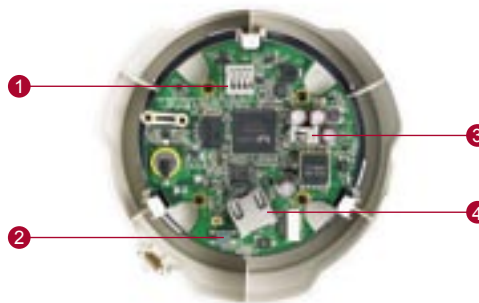

# ACM-3401/ACM-3411

- 1/3" Micron Progressive Scan CMOS
- Day and night function with Mechanical IR Cut Filter (ACM-3411)
- Integrated f4.2mm / F1.8 Megapixel lens
- 0.5 Lux (ACM-3401) / 0.05 Lux (ACM-3411) at F1.0
- Selectable MPEG-4 / MJPEG compression
- Up to SXGA resolution at 8 FPS
- Multi-stream with variable frame rate in the same compression
- Two-way audio supported
- Hardware motion detection
- DC 12 V or Power over Ethernet (IEEE 802.3af) supported
- Surface and wall mount supported

- |                        |                       |
|------------------------|-----------------------|
| 1 Audio Input / Output | 3 DC 12 V Power Input |
| 2 Reset Button         | 4 Ethernet Port       |