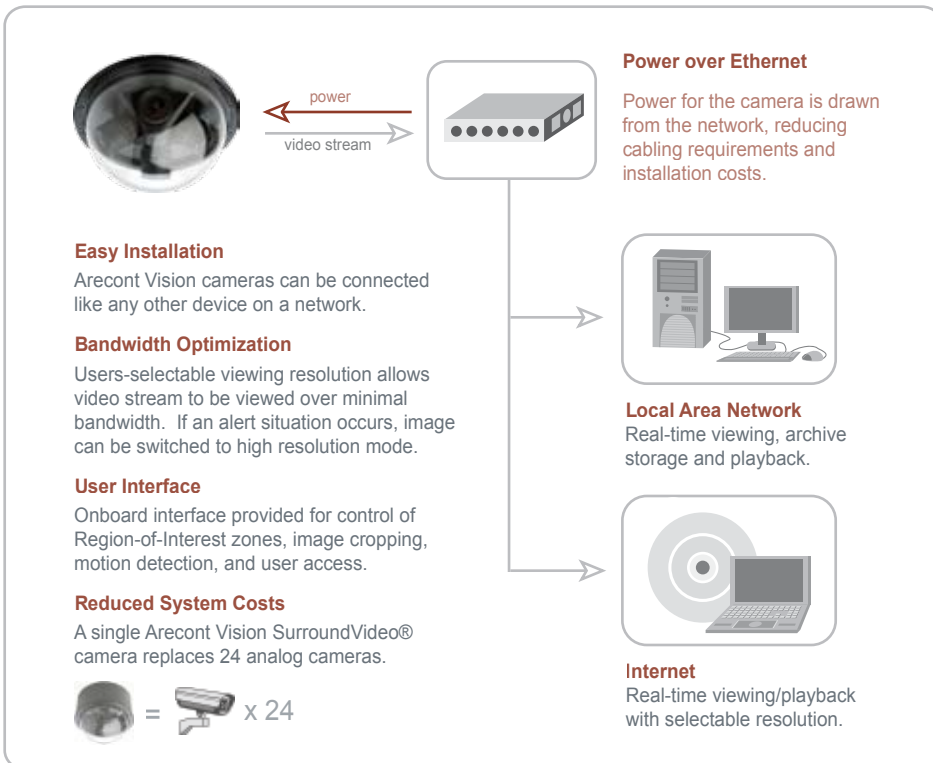

NO- MOVING-PARTS INSTANTENEOUS 180° OR 360° PAN TILT ZOOM (PTZ)

Super high resolution of AV8360 and AV8180 allows efficient no-moving-parts zoom windows to be instantly re-positioned across the entire panorama. These zoom windows are delivered as separate video streams simultaneously with the complete full field of view panoramic video, thus eliminating the trade-off between magnification and area coverage as well as avoiding costly and unreliable electro-mechanical PTZ.

FORENSIC ZOOMING

Playback of high-resolution digital archives allows “zoom-after-event” on any object in the field of view, eliminating the need for manned installations.

EFFICIENT BANDWIDTH MANAGEMENT

Efficient bandwidth utilization is supported via user-selectable regions of interest (ROI). The reduction of overall storage and bandwidth requirements may be achieved by selecting up to 4 regions of interest with independent control of resolution and compression quality for each of the selected regions.

Real-time, high definition digital video surveillance with 24x the resolution of analog surveillance cameras.

Ultra-compact design incorporates four 2 megapixel sensors for full 180° or 360° coverage.

The user can simultaneously view both full field-of-view and multiple regions of interest.

User selectable Region of Interest (ROI) allows users to set the resolution of defined zones in a video stream, reducing image size and required bandwidth.

360° SurroundVideo® camera images with selectable Region of Interest (ROI) zones for optimized bandwidth