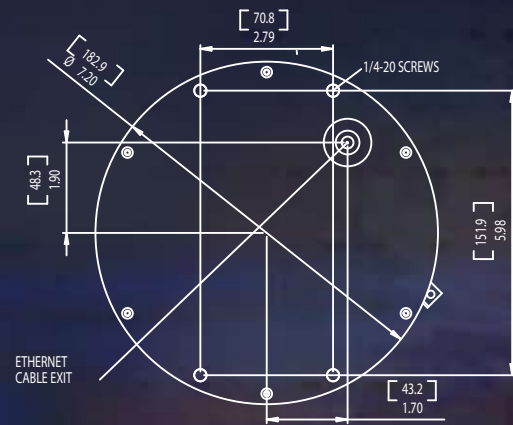

Arecont Vision manufactures the world's fastest HDTV network cameras in discreet, low profile 6" dome designs.

The SurroundVideo® AV8180 and AV8360 panoramic cameras deliver full motion HDTV resolution at NTSC prices.

Imaging

Four 2 megapixel CMOS image sensors
1600(H) x 1200(V) pixel array each sensor
1/2" optical format
Sensitivity 0.2 lux @ F2.0
Moonlight™ Mode - extended exposure and proprietary noise cancellation

Data Transmission

Data rate up to 55Mbps
Video frame rate (all four channels in parallel):
88 fps @ 800 x 600 or 22 fps @ 1600 x 1200
Motion JPEG with 21 levels of quality
100Base-T Ethernet network interface

Programmability
(independent for each channel)

Auto exposure (AE) and gain control (AGC) >120dB
Auto backlight compensation
Auto multi-matrix white balance
50/60Hz selectable flicker control
Electronic pan, tilt, zoom (PTZ)
Electronic image rotation - up-side down image turn
Programmable motion blurring control for low-light mode
Pictures-in-picture: simultaneous delivery of full field of view and zoomed images

Electrical

Power over Ethernet (POE) IEEE 802.3af or DC Input
Power consumption 6 watts maximum

Regulatory Approvals

FCC and CE compliant