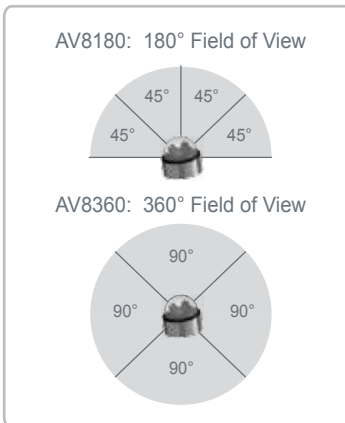

Ultra-compact design incorporates four 2 megapixel sensors for full 180° or 360° coverage.