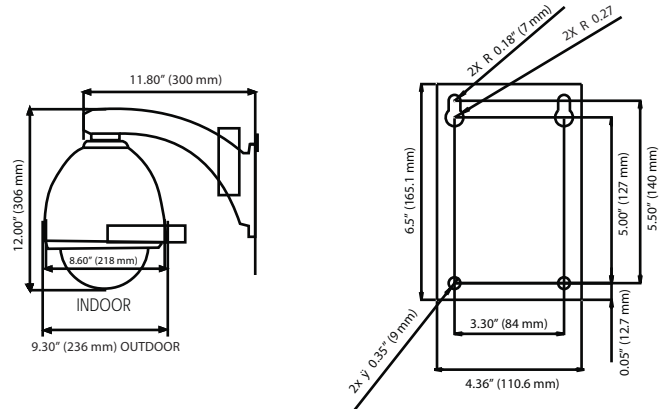

Model Numbers:

- Dome 6-I-C - Indoor/Top Mount Version
- Dome 6-I-W - Indoor/Wall Mount Version
- Dome 6-O-C - Outdoor/Wall Mount Version
- Dome 6-O-W - Outdoor/Wall Mount Version

Mechanical

- Housing material: Aluminum
- Dome Cover Protection: Vandal resistant polycarbonate
- Color: Gray
- Dome Diameter: 6 in (same for indoor & outdoor)
- Housing Height:
  - Indoor: 6.3in (160 mm)
  - Outdoor: 6.4in (162 mm)
- Housing Diameter:
  - Indoor: 8.6in (218 mm)
  - Outdoor: 9.3in (236 mm)
- Weight w/o camera:
  - Indoor housing: 570 g (1.26 lbs)
  - Outdoor housing: 590 g (1.30 lbs)
  - Pendant bracket: 680 g (1.50 lbs)
  - Wall mount bracket: 980 g (2.16 lbs)

Electrical

- Power Supply:
  - Indoor: Not Applicable
  - Outdoor: 24 VAC Heater/ blower .8A
- Power Consumption:
  - Indoor: Not applicable
  - Outdoor: 20 Watts maximum

Environmental

- Operating Temperature:
  - Indoor: 0°C (32 °F) to 50°C (122 °F)
  - Outdoor: - 40 °C (-40 °F) to 50 °C (122 °F)
- Humidity: 0 to 95 % relative, non-condensing
- Enclosure Protection:
  - Indoor: Not Applicable
  - Outdoor: IP66 Outdoor Protection Grade
- Fan:
  - Indoor: Not Applicable
  - Outdoor: Fan Operates Continuously
- Heater:
  - Indoor: Not Applicable
  - Outdoor: Heater auto starts when temperature drops below to 5 °C (41 °F)

Compatible Cameras

AV8180 and AV8360

WALL MOUNT