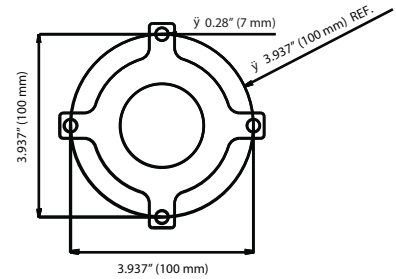

Model Numbers:

- Dome 6-I-C - Indoor/Top Mount Version
- Dome 6-I-W - Indoor/Wall Mount Version
- Dome 6-O-C - Outdoor/Wall Mount Version
- Dome 6-O-W - Outdoor/Wall Mount Version

Mechanical

- Housing material: Aluminum
- Dome Cover Protection: Vandal resistant polycarbonate
- Color: Gray
- Dome Diameter: 6 in (same for indoor & outdoor)
- Housing Height:
  - Indoor: 6.3in (160 mm)
  - Outdoor: 6.4in (162 mm)
- Housing Diameter:
  - Indoor: 8.6in (218 mm)
  - Outdoor: 9.3in (236 mm)
- Weight w/o camera:
  - Indoor housing: 570 g (1.26 lbs)
  - Outdoor housing: 590 g (1.30 lbs)
  - Pendant bracket: 680 g (1.50 lbs)
  - Wall mount bracket: 980 g (2.16 lbs)

Electrical

- Power Supply:
  - Indoor: Not Applicable
  - Outdoor: 24 VAC Heater/ blower .8A
- Power Consumption:
  - Indoor: Not applicable
  - Outdoor: 20 Watts maximum

Environmental

- Operating Temperature:
  - Indoor: 0°C (32 °F) to 50°C (122 °F)
  - Outdoor: - 40 °C (-40 °F) to 50 °C (122 °F)
- Humidity: 0 to 95 % relative, non-condensing
- Enclosure Protection:
  - Indoor: Not Applicable
  - Outdoor: IP66 Outdoor Protection Grade
- Fan:
  - Indoor: Not Applicable
  - Outdoor: Fan Operates Continuously
- Heater:
  - Indoor: Not Applicable
  - Outdoor: Heater auto starts when temperature drops below to 5 °C (41 °F)

Compatible Cameras

AV8180 and AV8360

TOP MOUNT