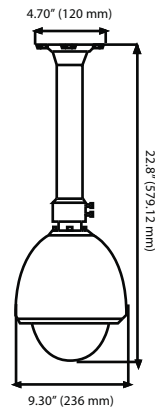

Model Numbers:

- Dome 6-I-C - Indoor/Top Mount Version
- Dome 6-I-W - Indoor/Wall Mount Version
- Dome 6-O-C - Outdoor/Wall Mount Version
- Dome 6-O-W - Outdoor/Wall Mount Version

Mechanical

- Housing material: Aluminum
- Dome Cover Protection: Vandal resistant polycarbonate
- Color: Gray
- Dome Diameter: 6 in (same for indoor & outdoor)
- Housing Height:
  - Indoor: 6.3in (160 mm)
  - Outdoor: 6.4in (162 mm)
- Housing Diameter:
  - Indoor: 8.6in (218 mm)
  - Outdoor: 9.3in (236 mm)
- Weight w/o camera:
  - Indoor housing: 570 g (1.26 lbs)
  - Outdoor housing: 590 g (1.30 lbs)
  - Pendant bracket: 680 g (1.50 lbs)
  - Wall mount bracket: 980 g (2.16 lbs)

Electrical

- Power Supply:
  - Indoor: Not Applicable
  - Outdoor: 24 VAC Heater/ blower .8A
- Power Consumption:
  - Indoor: Not applicable
  - Outdoor: 20 Watts maximum

Environmental

- Operating Temperature:
  - Indoor: 0°C (32 °F) to 50°C (122 °F)
  - Outdoor: - 40 °C (-40 °F) to 50 °C (122 °F)
- Humidity: 0 to 95 % relative, non-condensing
- Enclosure Protection:
  - Indoor: Not Applicable
  - Outdoor: IP66 Outdoor Protection Grade
- Fan:
  - Indoor: Not Applicable
  - Outdoor: Fan Operates Continuously
- Heater:
  - Indoor: Not Applicable
  - Outdoor: Heater auto starts when temperature drops below to 5 °C (41 °F)

Compatible Cameras

AV8180 and AV8360

WALL MOUNT